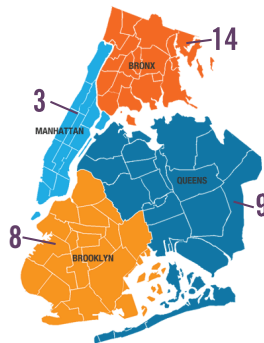

## ADMISSION INTO TEAK

TEAK's admission process is highly selective, with a **13%** acceptance rate in the 2017-2018 cycle.

## 30 DIFFERENT SCHOOLS REPRESENTED

14 PUBLIC SCHOOLS  
13 CHARTER SCHOOLS  
3 PAROCHIAL SCHOOL

263 APPLICATIONS RECEIVED  
84 FINALISTS  
35 STUDENTS ADMITTED

16 females + 18 males

## CLASS 21 FELLOWS COME FROM:

44% Latino/Hispanic  
30% African American  
14% Asian/Pacific Islander  
6% Middle Eastern  
6% Multiracial

SINGLE PARENT HOUSEHOLDS:  
FIRST GENERATION STUDENTS:  
ELIGIBLE FOR SNAP BENEFITS: